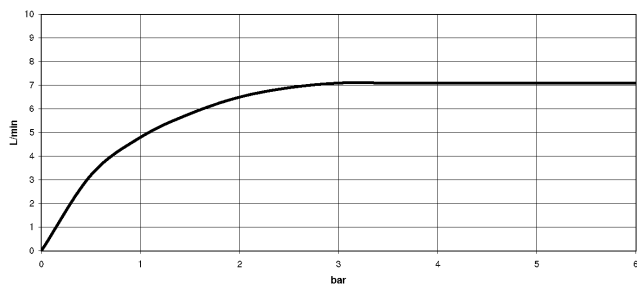

## SYMETRICS Deck-mounted basin spout without pop-up waste - Brushed Platinum

---

13 721 980

- 165mm projection
- fixed spout
- circular, air-enriched flow
- height of mixer 230 mm
- height up to aerator 205 mm
- hole diameter 35 mm
- rosette 60 x 60 mm
- 2x screw-in M 10 x 1 pressure hose, leak-tested
- 1/2" connection
- max. flow 7 l/min
- lead-free

## SYMETRICS Deck-mounted basin spout without pop-up waste - Brushed Platinum

13 721 980  
mm [inches]

### Flow rate chart