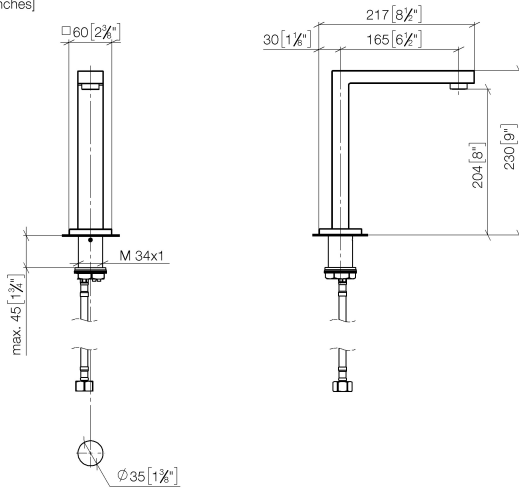

## SYMETRICS Deck-mounted basin spout without pop-up waste - Brushed Platinum

---

13 721 980

- 165mm projection
- fixed spout
- circular, air-enriched flow
- height of mixer 230 mm
- height up to aerator 205 mm
- hole diameter 35 mm
- rosette 60 x 60 mm
- 2x screw-in M 10 x 1 pressure hose, leak-tested
- 1/2" connection
- max. flow 7 l/min
- lead-free

## SYMETRICS Deck-mounted basin spout without pop-up waste - Brushed Platinum

13 721 980  
mm [inches]

### Flow rate chart

### Certificates

ETA\_18519.

LGA\_18651.

SYMETRICS Deck-mounted basin spout without pop-up waste - Brushed  
Platinum

13 721 980